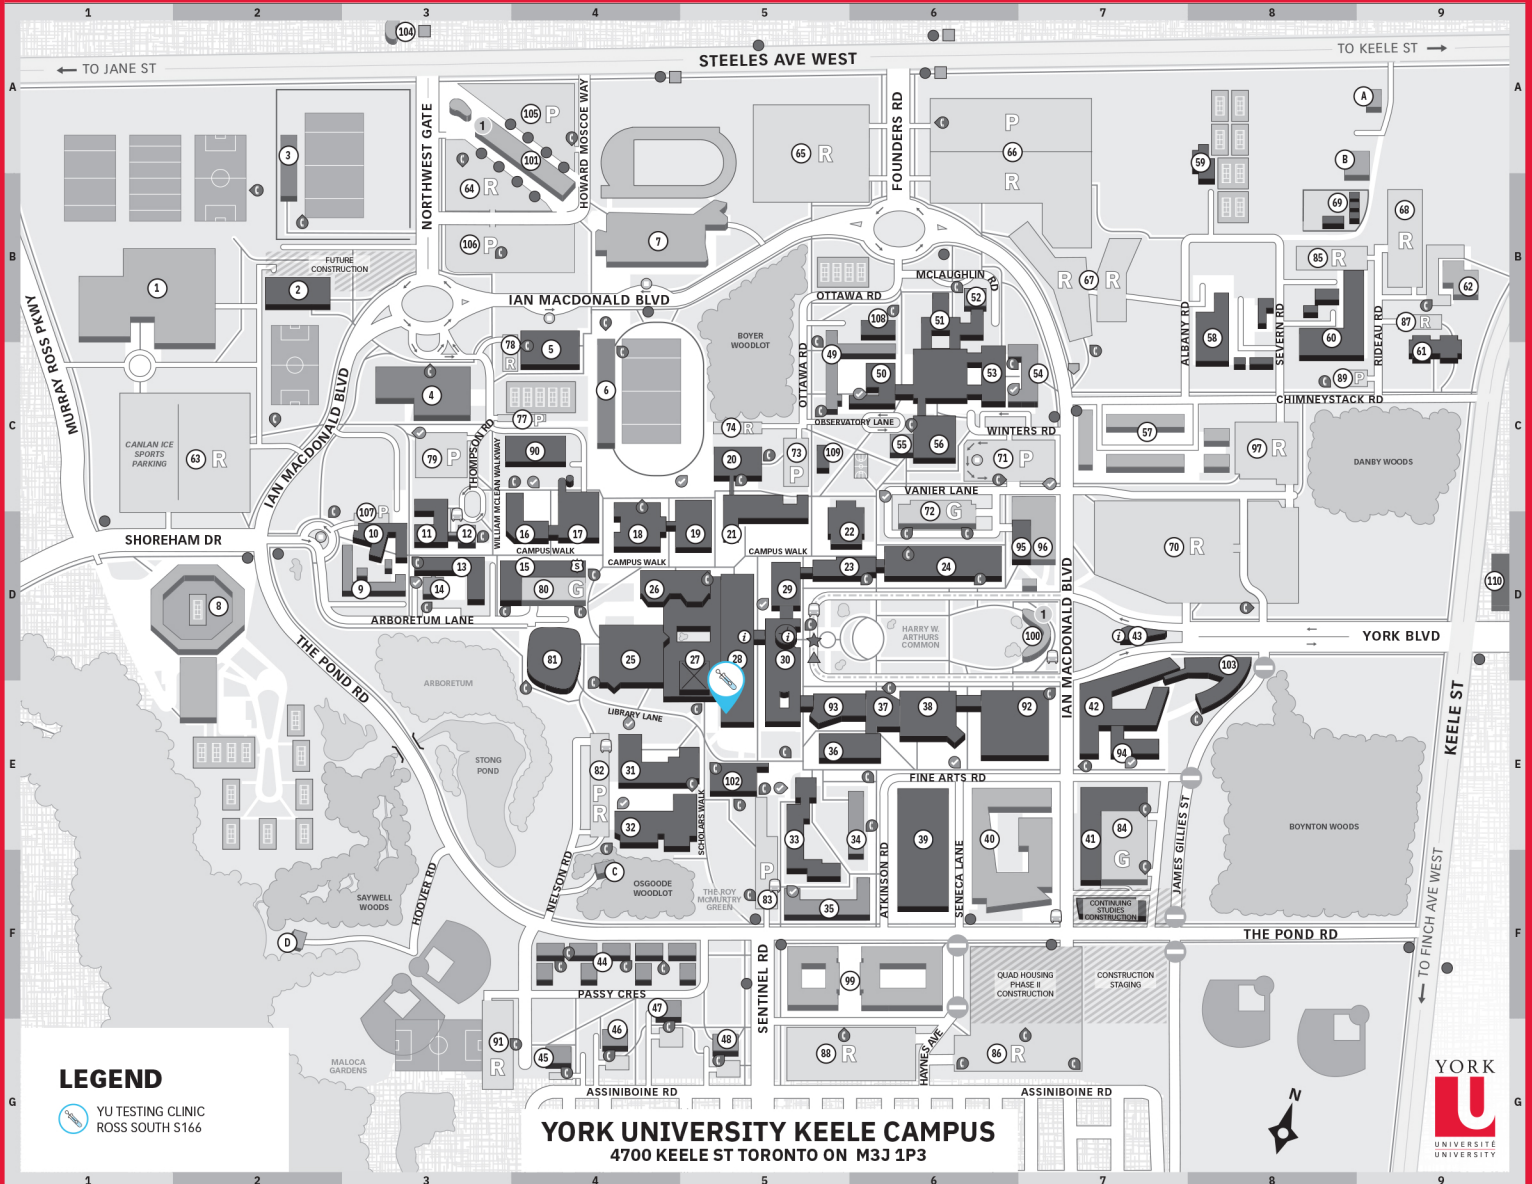

YU TESTING CLINIC

LEGEND

YU TESTING CLINIC
ROSS SOUTH S166

YORK UNIVERSITY KEELE CAMPUS
4700 KEELE ST TORONTO ON M3J 1P3

CAMPUS DIRECTORY

ACADEMIC, ADMINISTRATIVE & COMMERCIAL BUILDINGS

59	190 Albany Road	ALB	A8
110	4747 & 4751 Keele Street	D9	
92	Accolade East	ACE	E7
93	Accolade West	ACW	E5
33	Atkinson	ATK	E5
17	Allan I. Carswell Astronomical Observatory, Petrie	PSE	D4
29	Behavioural Science	BSB	D5
41	Bennett Centre for Student Services, Admissions	BCS	E7
81	Bergeron Centre for Engineering Excellence	BRG	D4
24	Bookstore, York Lanes	YL	D6
69	Bus Compound	B8	
10	Calumet College	CC	D3
27	Central Square	CSQ	D5
58	Central Utilities Building	CUB	B8
38	Centre for Film & Theatre	CFT	E6
16	Chemistry	CB	D4
26	Curtis Lecture Halls	CLH	D4
94	Executive Learning Centre	ELC	E7
21	Farquharson Life Sciences	FRQ	D5
23	First Student Centre	STC	D5
108	Founders Annex North	FAN	B6
109	Founders Annex South	FAS	C5
50	Founders College	FC	C6
31	Health, Nursing & Environmental Studies	HNE	E4
32	Ignat Kaneff Building, Osgoode Hall Law School	OSG	E4
36	Joan & Martin Goldfarb Centre for Fine Arts	CFA	E5
95	Kaneff Tower	KT	D7
61	Kinsmen	K	C9
19	Lassonde Building	LAS	D5
90	Life Sciences Building	LSB	C4
43	Lorna R. Marsden Honour Court & Welcome Centre	HC	D7
20	Lumbers	LUM	C5

ACADEMIC, ADMINISTRATIVE & COMMERCIAL BUILDINGS (continued)

51	McLaughlin College	MC	B6
11	Norman Bethune College	BC	D3
17	Petrie Science & Engineering	PSE	D4
60	Physical Resources Building	PRB	B8
103	Rob and Cheryl McEwen Graduate Study & Research Building	MRB	D8
28	Ross Building	R	D5
25	Scott Library	SCL	D4
27	Scott Religious Centre, CSQ	SRC	D5
102	Second Student Centre	SSC	E5
42	Seymour Schulich Building	SSB	E7
2	Sherman Health Science Research Centre	SHR	B2
18	Steaie Science & Engineering Library	STL	D4
22	Stedman Lecture Halls	SLH	D5
13	Stong College	SC	D3
4	Tait McKenzie Centre	TM	C3
56	Vanier College	VC	C6
30	Vari Hall	VH	D5
39	Victor Phillip Dahdaleh Building	DB	E6
5	West Office Building	WOB	C4
15	William Small Centre	WSC	D4
53	Winters College	WC	C6
24	York Lanes	YL	D6

RESIDENCES & APARTMENTS

48	320 Assiniboine Road	AS2	G5
47	340 Assiniboine Road	AS4	F4
46	360 Assiniboine Road	AS6	G4
45	380 Assiniboine Road	AS8	G4
34	Atkinson Residence	AR	E6
9	Calumet Residence	CR	D3
49	Founders Residence	FR	C5
12	Norman Bethune Residence	BR	D3
44	Passy Gardens, 2-18 Passy Cres.	PASSY	F4
14	Stong Residence	SR	D3
52	Tatham Hall	TH	B6
35	The Pond Road Residence	PN	F5
55	Vanier Residence	VR	C6
54	Winters Residence	WR	C7

PARKING GARAGES - VISITORS

PARKING LOTS - VISITORS

83	Atkinson Lot	F5	
107	Calumet Lot	D3	
66	Founders Road East Lot	A6	
73	Lumbers Lot	C5	
82	Nelson Road Lot	E4	
64	Northwest Gate Lot	B3	
105	Northwest Gate North Lot	A4	
106	Northwest Gate South Lot	B3	
89	Physical Resources South Lot	C8	
77	Thompson Road East Lot	C3	
79	Thompson Road Lot	C3	
71	Vanier Lot	C6	

PARKING LOTS - RESERVED PERMIT