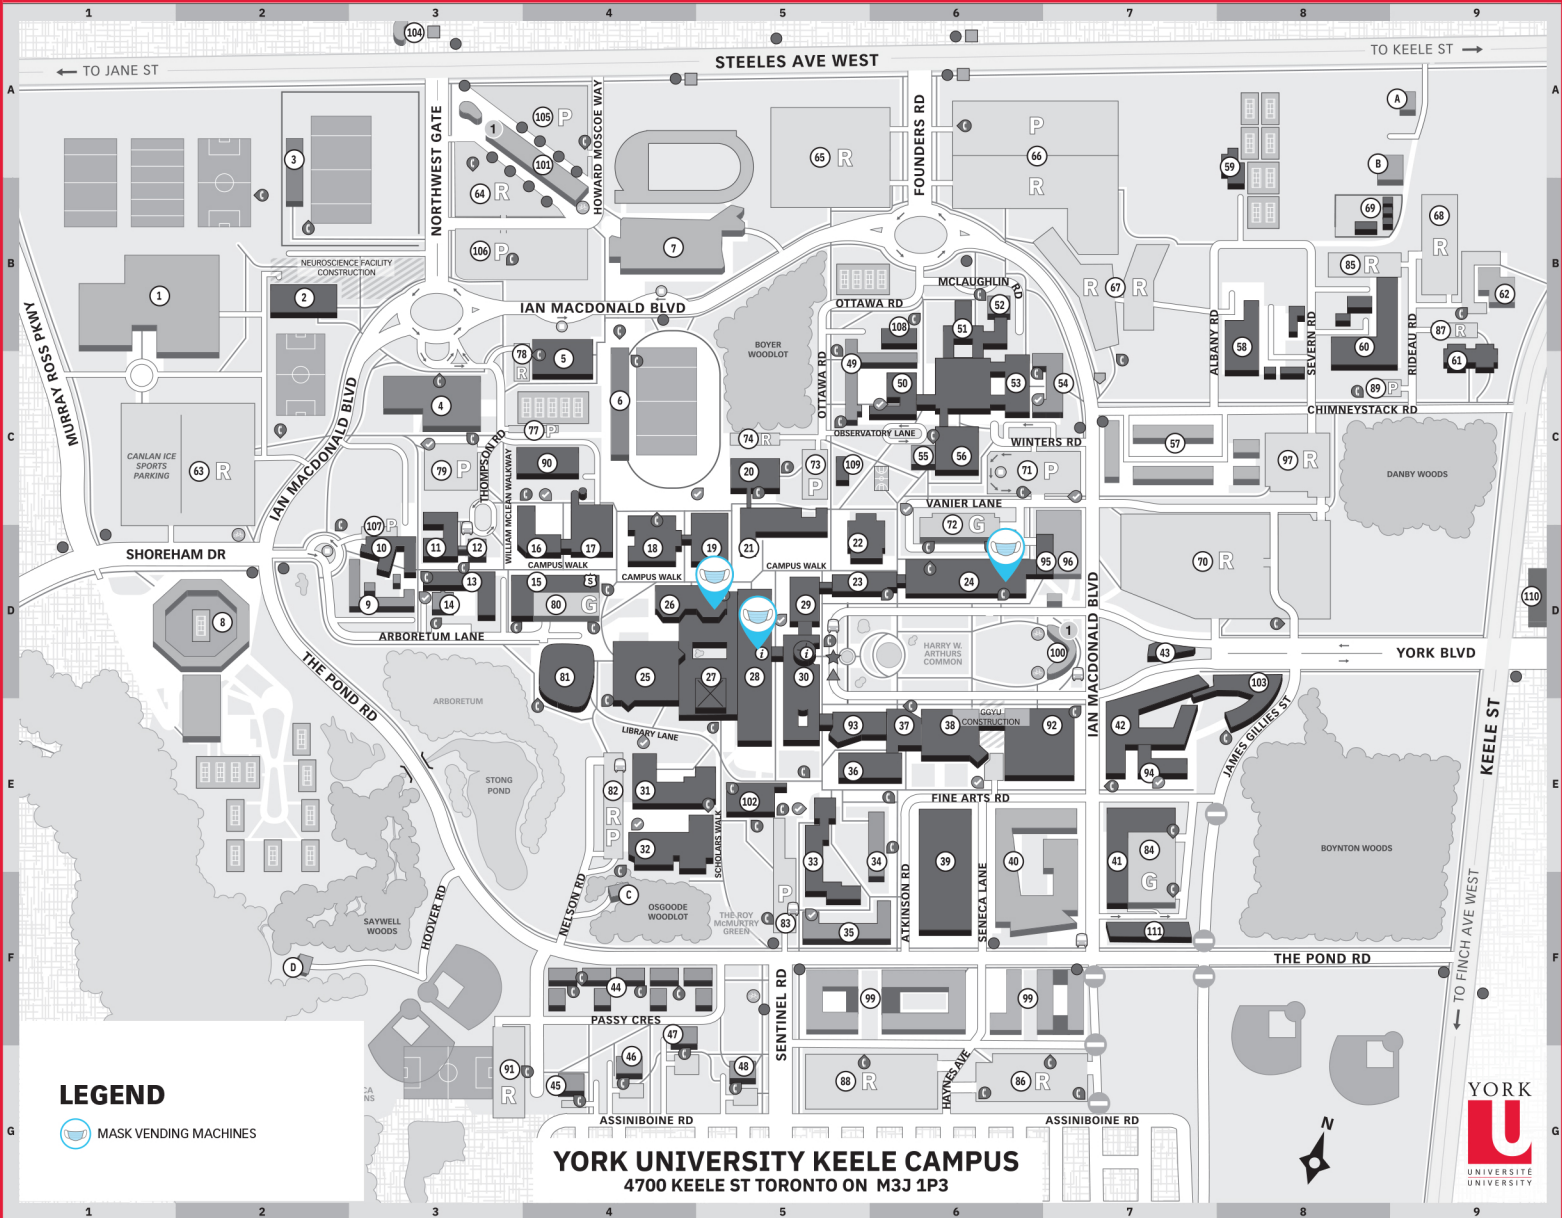

MASK VENDING MACHINES

CAMPUS DIRECTORY

ACADEMIC, ADMINISTRATIVE & COMMERCIAL BUILDINGS

59	190 Albany Road	ALB	A8
110	4747 & 4751 Keele Street	ACW	D9
92	Accolade East	ACE	E7
93	Accolade West	ACW	E5
33	Atkinson	ATK	E5
11	Allan I. Carswell Astronomical Observatory, Petrie	PSE	D4
29	Behavioural Science	BSB	D5
41	Bennett Centre for Student Services, Admissions	BCS	E7
81	Bergeron Centre for Engineering Excellence	BRG	D4
24	Bookstore, York Lanes	YL	D6
69	Bus Compound	B8	B8
10	Calumet College	CC	D3
27	Central Square	CSQ	D5
58	Central Utilities Building	CUB	B8
38	Centre for Film & Theatre	CFT	E6
16	Chemistry	CB	D4
26	Curtis Lecture Halls	CLH	D4
94	Executive Learning Centre	ELC	E7
21	Farquharson Life Sciences	FRQ	D5
23	First Student Centre	STC	D5
108	Founders Annex North	FAN	B6
109	Founders Annex South	FAS	C5
50	Founders College	FC	C6
31	Health, Nursing & Environmental Studies	HNE	E4
32	Ignat Kanef Building, Osgoode Hall Law School	OSG	E4
36	Joan & Martin Goldfarb Centre for Fine Arts	CFA	E5
95	Kanef Tower	KT	D7
61	Kinsmen	K	C9
19	Lassonde Building	LAS	D5
90	Life Sciences Building	LSB	C4
43	Lorna R. Marsden Honour Court & Welcome Centre	HC	D7
20	Lumbers	LUM	C5
51	McLaughlin College	MC	B6

RESIDENCES & APARTMENTS

11	Norman Bethune College	BC	D3
17	Petrie Science & Engineering	PSE	D4
60	Physical Resources Building	PRB	B8
103	Rob and Cheryl McEwen Graduate Study & Research Building	MB	D8
28	Ross Building	R	D5
25	Scott Library	SCL	D4
27	Scott Religious Centre, CSQ	SRC	D5
111	School of Continuing Studies	SCS	F7
102	Second Student Centre	SSC	E5
42	Seymour Schulich Building	SSB	E7
2	Sherman Health Science Research Centre	SHR	B2
18	Steacie Science & Engineering Library	STL	D4
22	Stedman Lecture Halls	SLH	D5
13	Stong College	SC	D3
4	Tait McKenzie Centre	TM	C3
56	Vanier College	VC	C6
30	Vari Hall	VH	D5
39	Victor Phillip Dahdah Building	DB	E6
5	West Office Building	WOB	C4
15	William Small Centre	WSC	D4
53	Winters College	WC	C6
24	York Lanes	YL	D6