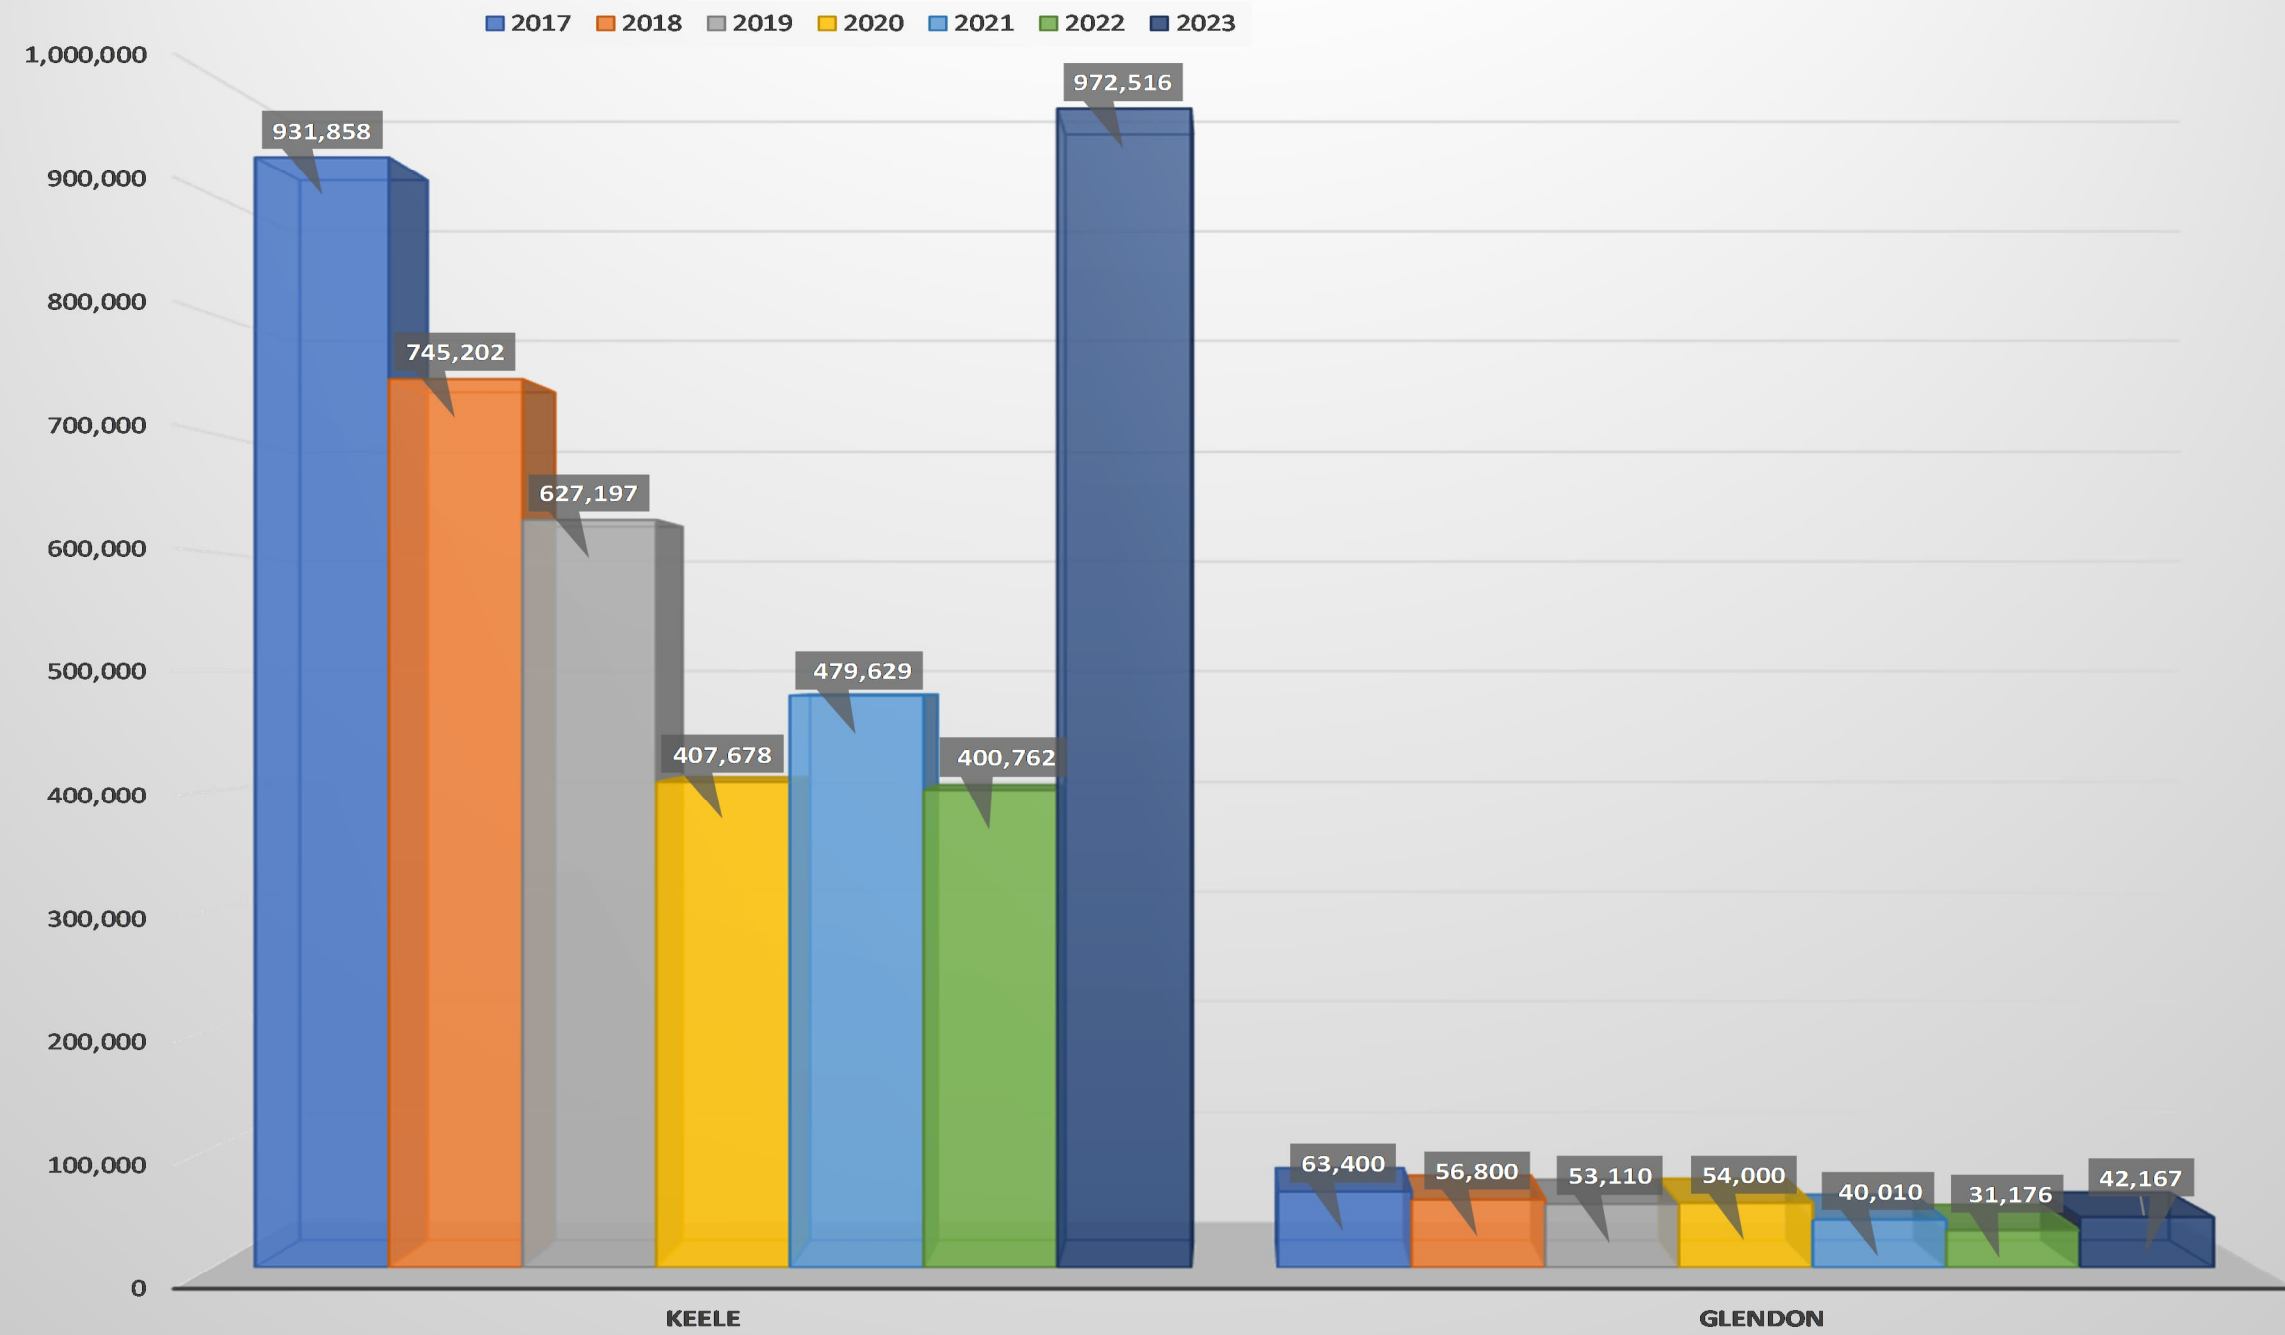

York University - Water Consumption, in m³: 2017 to 2023

	Keele	Glendon
2017	931,858	63,400
2018	745,202	56,800
2019	627,197	53,110
2020	407,678	54,000
2021	479,629	40,010
2022	400,762	31,176
2023	972,516	42,167