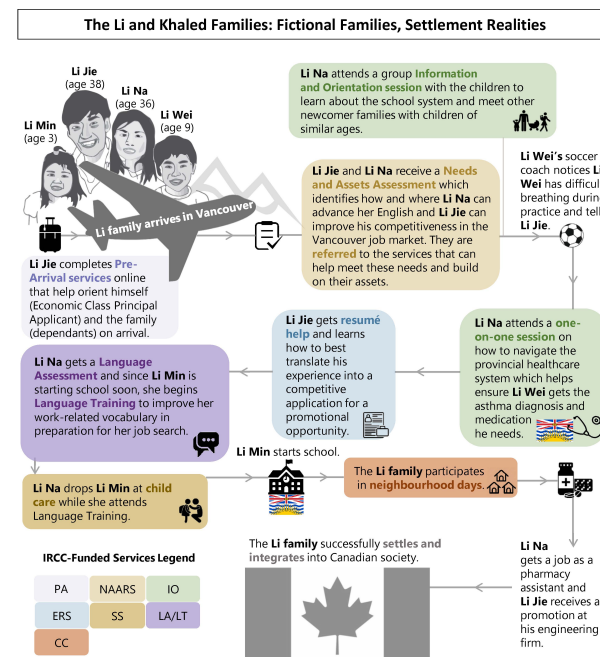

Main Messages

- International students are unlikely to fit easily into the settlement service framework.
- International students' service needs seem to be dynamic & diverse.
- It is hard to estimate international students' demand for services.

➔ We need to rethink international students.