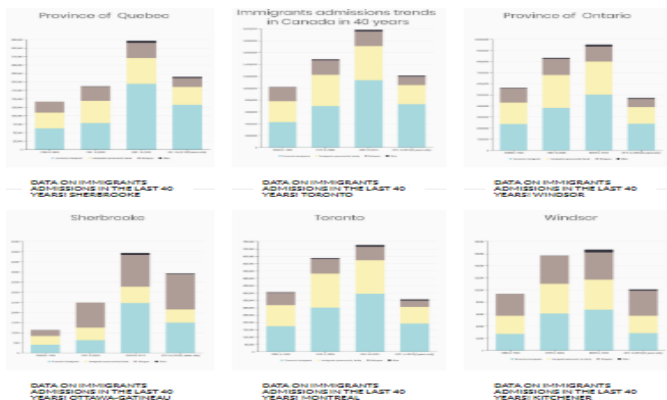

Videos of the presentations from all the speakers are now available [here](#).

Did you know that you can learn more on immigrants' admission trends in your city networks?

The KM officer developed a web page that includes interactive graphs presenting data from the 2016 census on immigrants' admissions trends. If you would like to know what the trends of immigrants' admission in your city network have been in the last 40 years [click here](#).